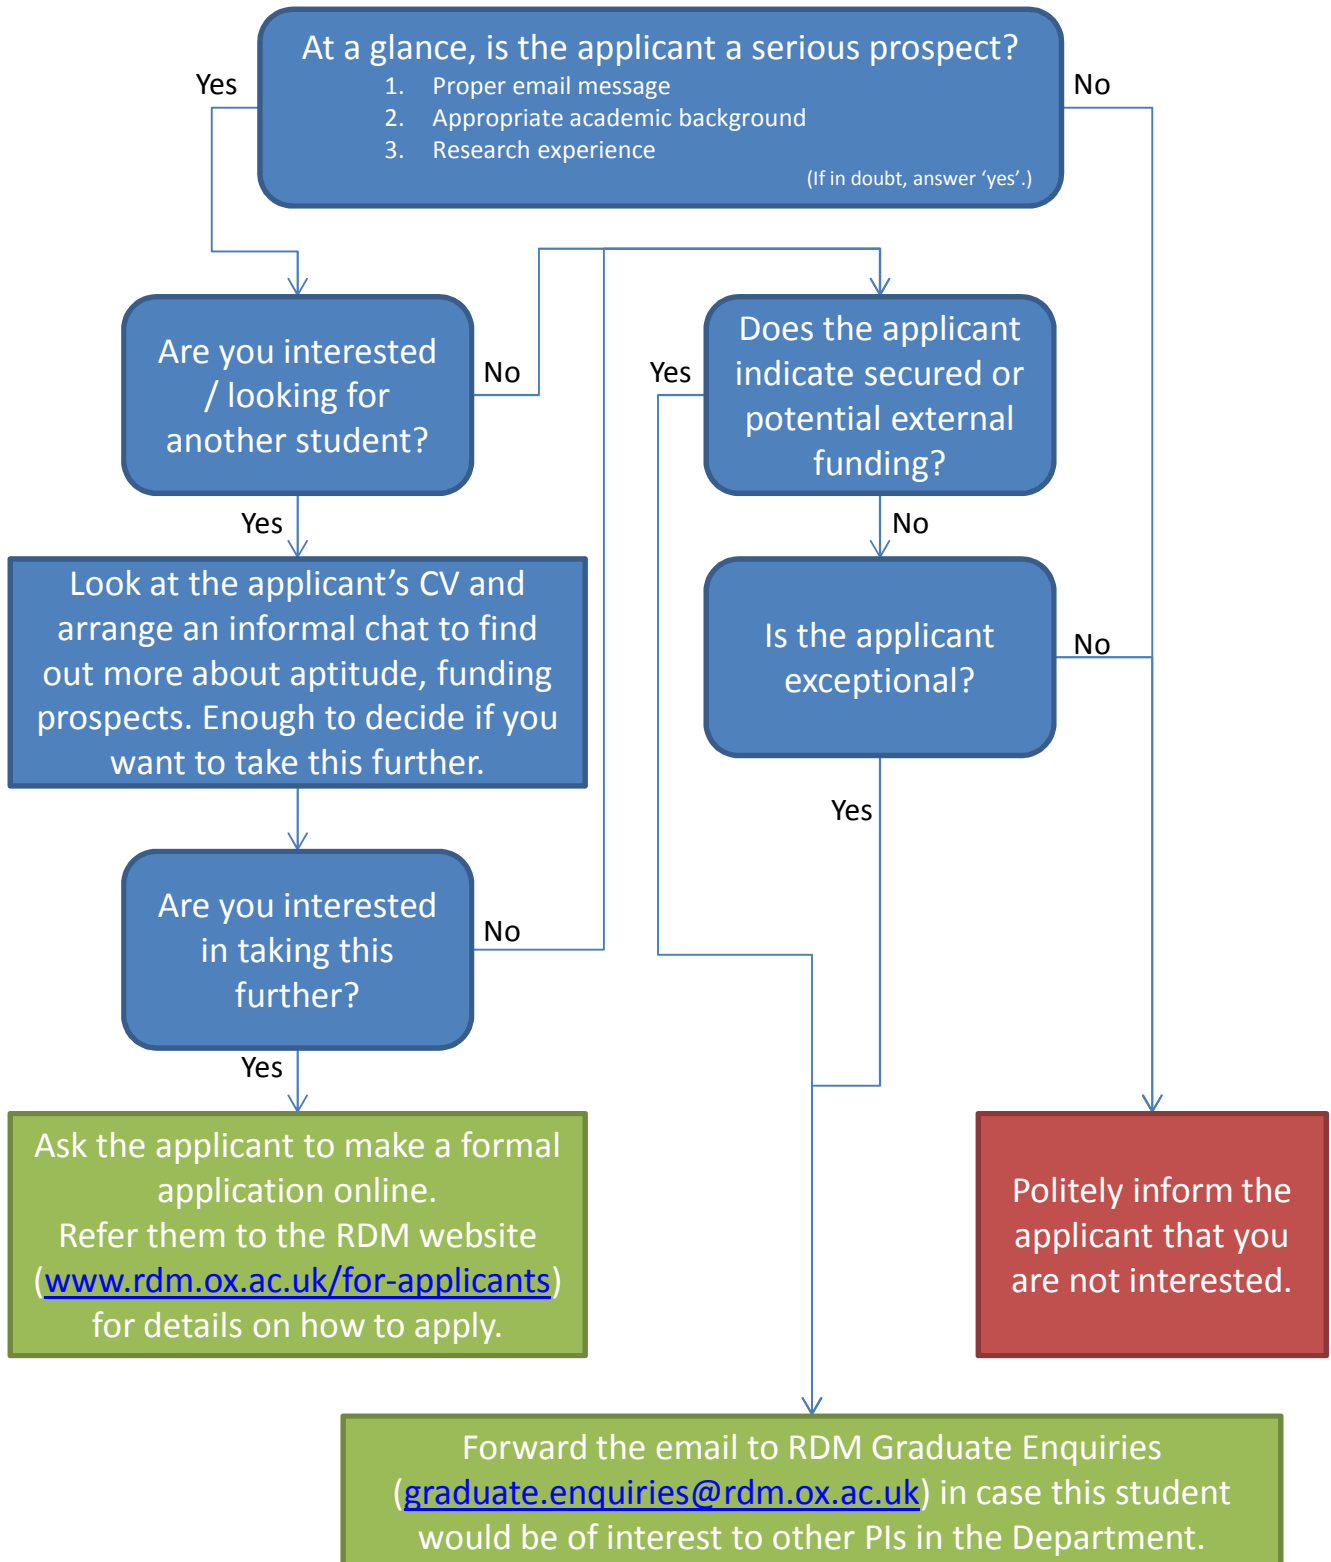

## Prospective Applicants after the January Deadline

This chart explains what to do if you are contacted by a prospective applicant, *prior to their making a formal application*.

If you have any queries about the eligibility of the degree, scholarship details, visas, etc., then Bob Mahoney ([bob.mahoney@rdm.ox.ac.uk](mailto:bob.mahoney@rdm.ox.ac.uk)) should be able to assist you.